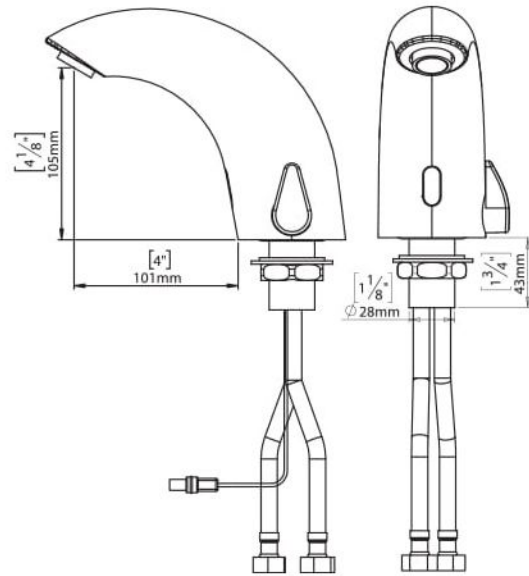

### Specifications:

Brand: FontanaShowers®

Water Pressure: 0.05Mpa - 0.7Mpa

Power and Voltage: DC.6V / AC.110-220V - 50/60Hz  
Power Consumption: 0.5MW

Detection Zone: Factory set 25cm/10" (based on standard inductive board)

Ambient Temperature: 1 - 45 °C / 33.8 -113 °F

Degree of protection by enclosure: IP56  
Battery: 4 x 'AA' size cells

Operational water pressure range: 0.05 - 0.6MPa

Water supply pipe size: DN15

Flow Rate: 0.5 gpm (1.9 Lpm), Available in other flow rates (optional)

Touchless Faucet Material: Solid Brass Construction

Finish: Chrome

Adjustable sensing range: Factory range is set about 4"to 5"from the sensor, it can be adjusted

Control Box : Included- Hardwired & Battery Operated

Battery lifespan: 100000 cycles

Static Power Consumption: 0.36mw

Working Power consumption:0.5mw

Inductive Opening Time: < 1 second

Inductive Closing Time: < 2 second

Dia of installing faucet: 1.29~1.38 inches (33~35mm)